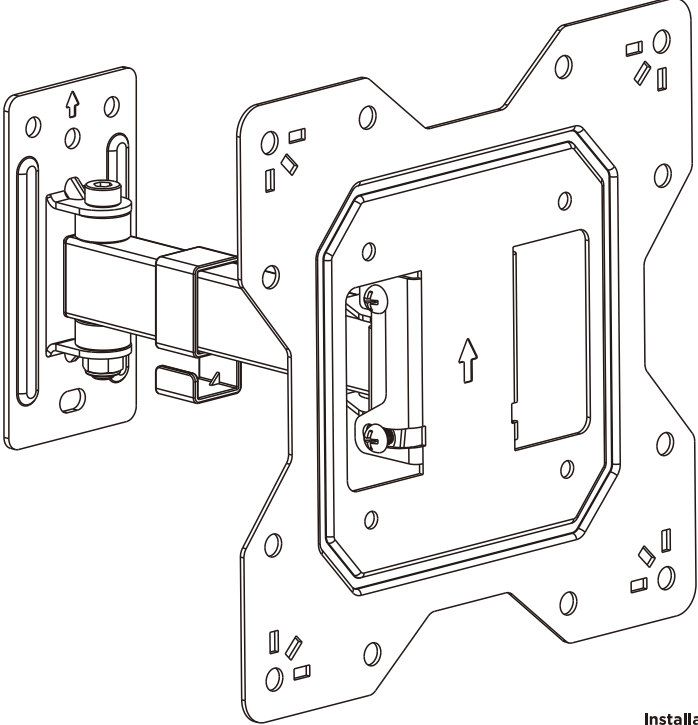

EN Read the entire instruction manual before you start installation and assembly. If you have any questions regarding any of the instructions or warnings, please contact your local distributor for assistance.

Instruction Manual

FULL-MOTION TV WALL MOUNT

Installation Video

MOTION-221	VESA Compatible 100x100 100x200 200x100 200x200	43" MAX	30kg (66lbs) RATED

6

7

Note: Adjust to the desired angle then tighten the screws using the Phillips Screwdriver as shown, alternating from each screw as you tighten them.