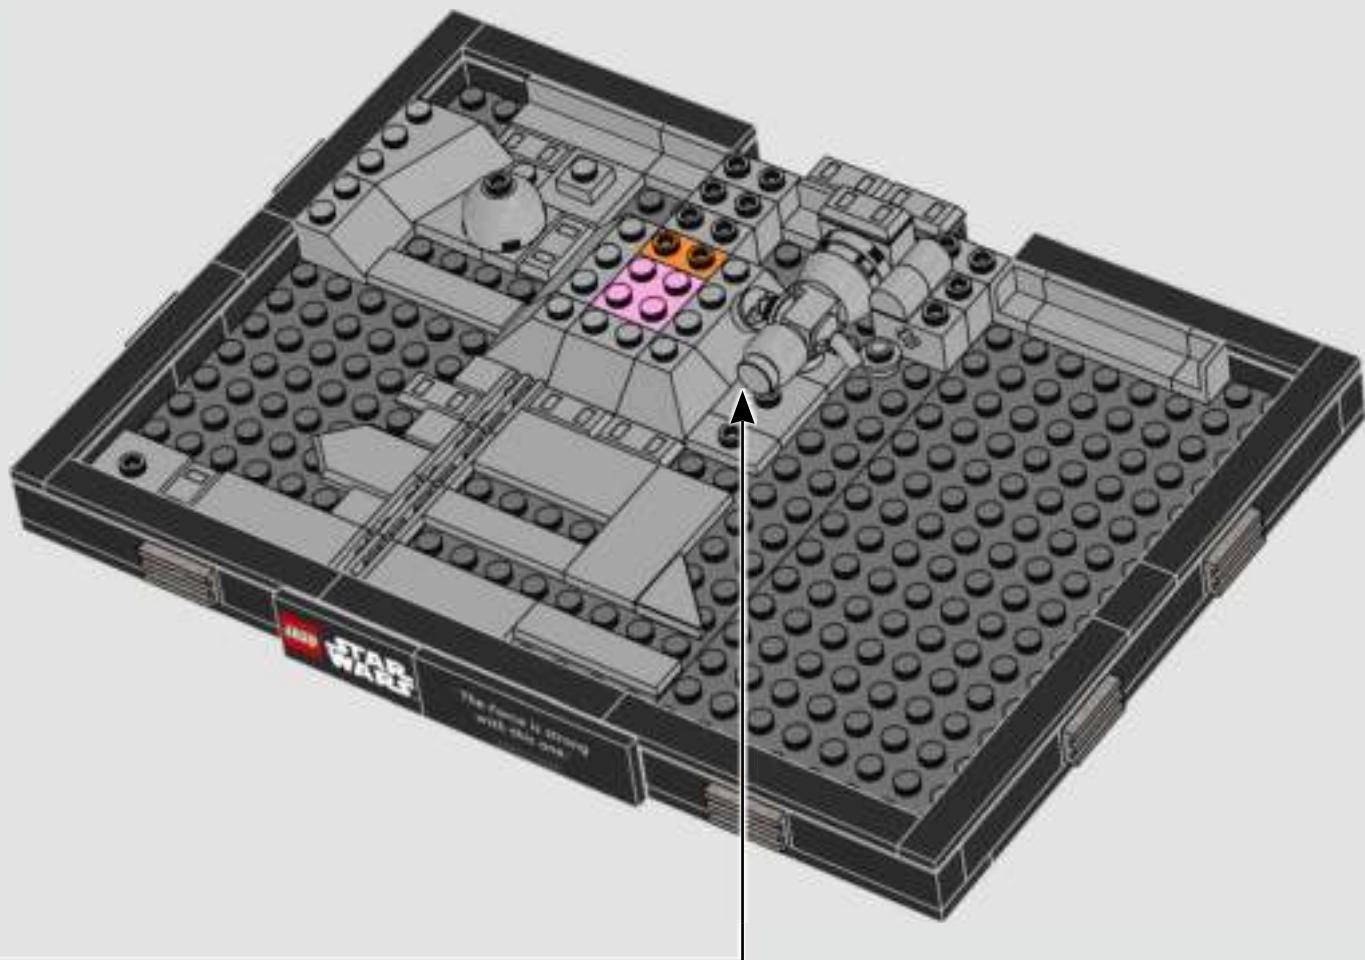

**"The Force is strong with this one."
– Darth Vader**

75329 Death Star™ Trench Run Diorama

The Trench Run scene from *Star Wars: A New Hope* always gives us the chills and, for the first time, we're recreating part of it in this vibrant diorama. Capture the seconds that mark the beginning of the end for the Empire – and feel free to add your own cool galactic battle sound effects!

14

15

16

17

18

19

20

21