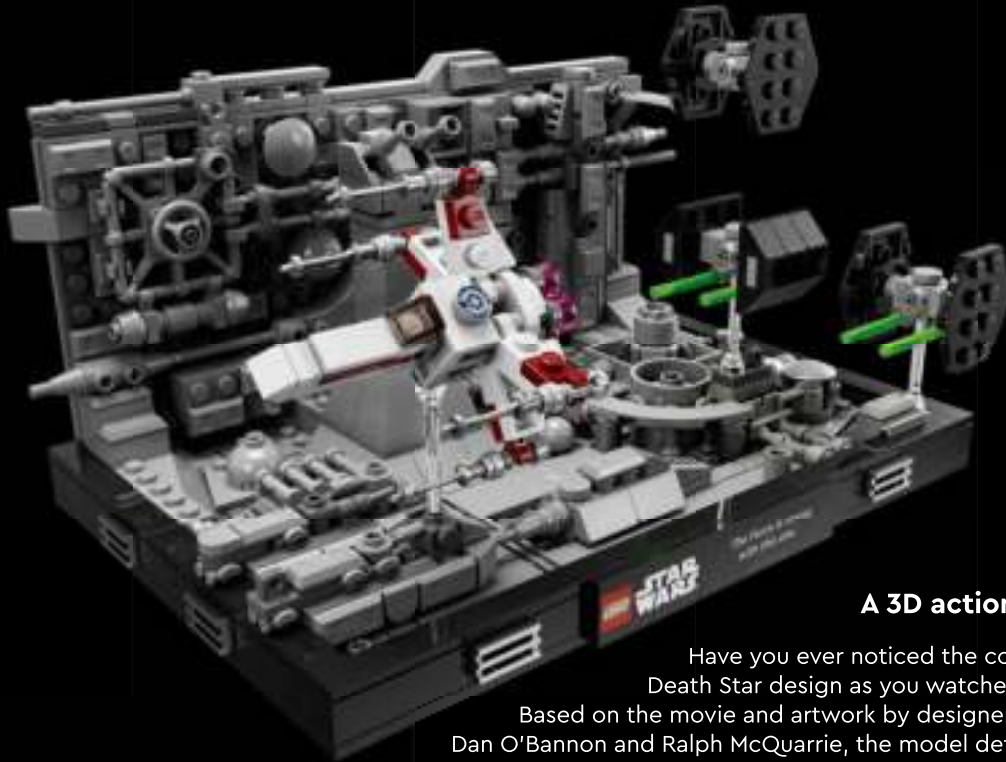

A 3D action experience

Have you ever noticed the complexity of the Death Star design as you watched *A New Hope*? Based on the movie and artwork by designers Joe Johnston, Dan O'Bannon and Ralph McQuarrie, the model details the intense drama and action in the climactic battle. Now you can freeze the scene and zoom in on every detail.