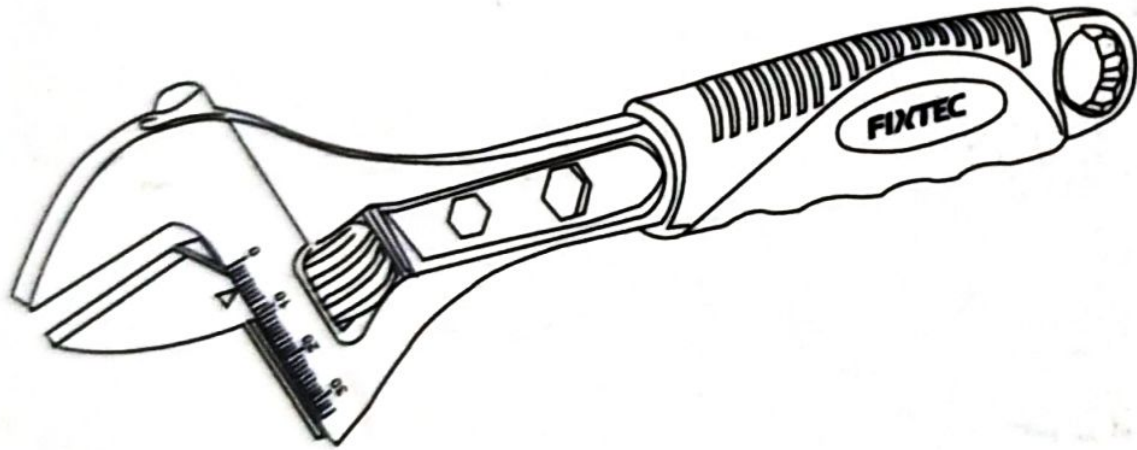

# ADJUSTABLE WRENCH

Item No.	L (mm)	Size (mm)
FHAW7006	160/6"	0-24

[www.fixtectoos.com](http://www.fixtectoos.com)

A barcode is located on the right side of the page. Below the barcode, the number '6 970476 572971' is printed. To the right of the number, the text 'MADE IN CHINA' is written vertically in a bold, sans-serif font.

# FIXTEC<sup>®</sup>

**INDUSTRIAL**