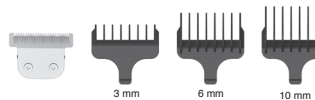

Guide Combs for T-Blade

Guide Combs for Standard Blade

6-Position Guide Comb
2-12 mm

Detailer

Shaver

09888-1316 Total Beard Grooming Kit

Beard Guide Combs

Hair Guide Combs