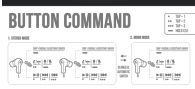

Documents / Resources

[JBL WAVE200TWS True Wireless Earbuds [pdf] User Guide](#)
WAVE200TWS, True Wireless Earbuds, WAVE200TWS True Wireless Earbuds, Wireless Earbuds, Earbuds

[JBL WAVE200TWS True Wireless Earbuds [pdf] User Guide](#)
WAVE200TWS, True Wireless Earbuds, WAVE200TWS True Wireless Earbuds, Wireless Earbuds, Earbuds

Related Manuals / Resources

[True Wireless Earbuds User Manual](#)

True Wireless Earbuds User Manual