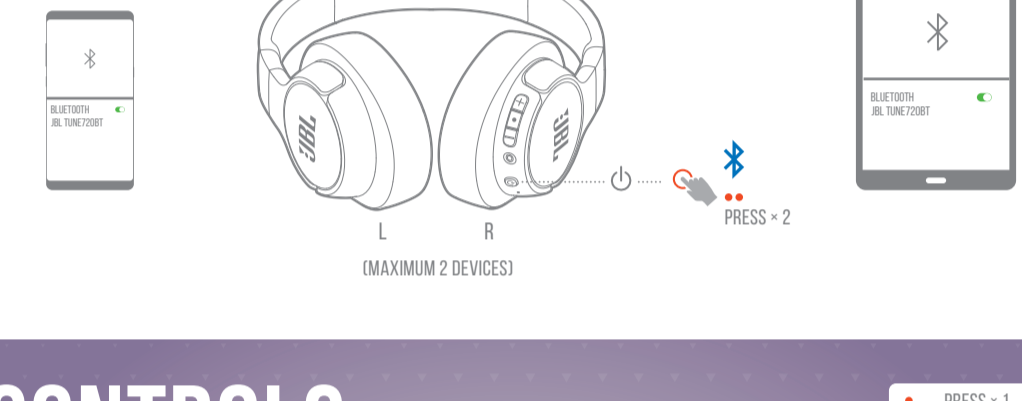

QUICK START GUIDE

TUNE 720 BT

WHAT'S IN THE BOX

SCAN ME

APP

GET EVEN MORE CONTROL AND PERSONALIZATION OF YOUR LISTENING EXPERIENCE WITH THIS FREE APP.

(FOR CHINA ONLY)

POWER ON & CONNECT

HOLD (2s)

* TO ENTER PAIRING MODE AGAIN, POWER OFF AND HOLD FOR 5 SECONDS.

CHOOSE "JBL TUNE720BT" TO CONNECT

Fast Pair

MICROSOFT SWIFT PAIR

MULTI-POINT CONNECTION

CONTROLS

• PRESS x 1
• HOLD (2s)

WIRED LISTENING MODE

DO MORE WITH THE APP

CHARGING

CHARGE → 2HR
5MIN = 3HR

FACTORY RESET

LED BEHAVIORS

- LOW BATTERY
- CHARGING
- FULLY CHARGED

- POWER ON
- BT CONNECTING
- BT CONNECTED
- BT NOT CONNECTED