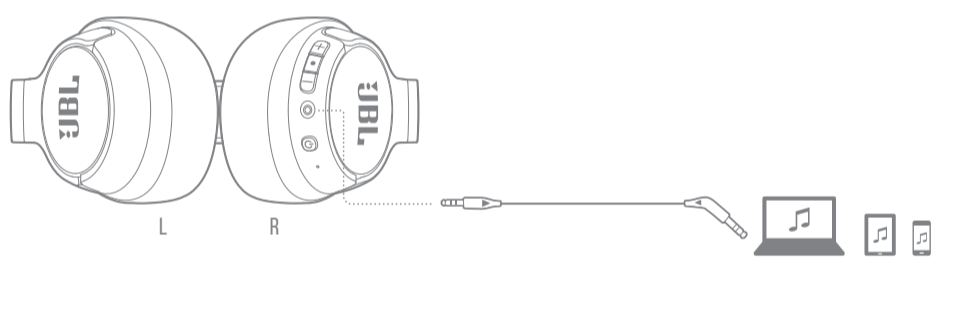

QUICK START GUIDE

TUNE 720 BT

WHAT'S IN THE BOX

SCAN ME

APP

GET EVEN MORE CONTROL AND PERSONALIZATION OF YOUR LISTENING EXPERIENCE WITH THIS FREE APP.

(FOR CHINA ONLY)

POWER ON & CONNECT

HOLD (2s)

* TO ENTER PAIRING MODE AGAIN, POWER OFF AND HOLD FOR 5 SECONDS.

CHOOSE "JBL TUNE720BT" TO CONNECT

Fast Pair

MICROSOFT SWIFT PAIR

MULTI-POINT CONNECTION

CONTROLS

• PRESS x 1
• HOLD (2s)

WIRED LISTENING MODE

DO MORE WITH THE APP

CHARGING

CHARGE → 2HR
5MIN = 3HR

FACTORY RESET

LED BEHAVIORS

- LOW BATTERY
- CHARGING
- FULLY CHARGED

- POWER ON
- BT CONNECTING
- BT CONNECTED
- BT NOT CONNECTED

TECH SPEC

Model:	TUNE720BT	Maximum SPL:	95 dB
Driver size:	40 mm/ 1.57" Dynamic Driver	Microphone sensitivity:	-40 dBV/Pa@1 kHz
Power supply:	5V --- 1A	Bluetooth version:	5.3
Weight:	220 g/ 0.485 lbs	Bluetooth profile version:	A2DP v1.3.2, AVRCP v1.6.2, HFP v1.7.2
Battery type:	Lithium-ion Battery (500 mAh/ 3.7V)	Bluetooth transmitter frequency range:	2.400 GHz - 2.4835 GHz
Charging time:	2 hrs from empty	Bluetooth transmitter power:	≤ 10 dBm (EIRP)
Music playtime with BT on:	Up to 76 hrs	Bluetooth transmitter modulation:	GFSK, π/4-DQPSK, 8-DPSK
Talk time:	Up to 45 hrs	Maximum operation temperature:	45 °C
Frequency response:	20 Hz - 20 kHz		
Impedance:	32 ohm		
Sensitivity:	101 dB SPL@1 kHz