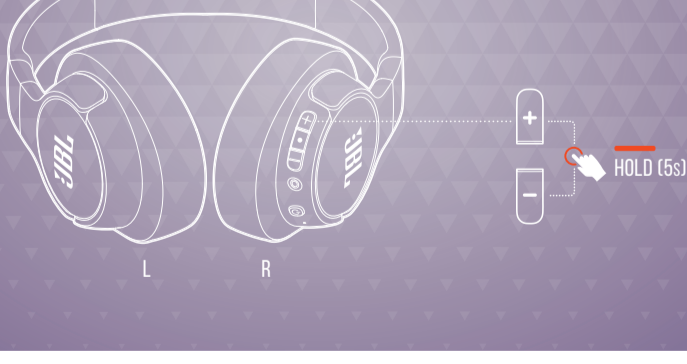

WIRED LISTENING MODE

DO MORE WITH THE APP

CHARGING

CHARGE → 2HR
5MIN = 3HR

FACTORY RESET

LED BEHAVIORS

- LOW BATTERY
- CHARGING
- FULLY CHARGED

- POWER ON
- BT CONNECTING
- BT CONNECTED
- BT NOT CONNECTED