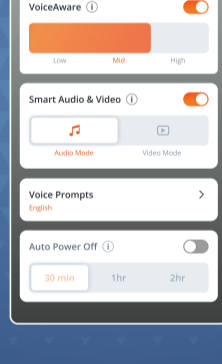

QUICK START GUIDE

TUNE 720 BT

WHAT'S IN THE BOX

SCAN ME

APP

GET EVEN MORE CONTROL AND PERSONALIZATION OF YOUR LISTENING EXPERIENCE WITH THIS FREE APP.

(FOR CHINA ONLY)

POWER ON & CONNECT

HOLD (2s)

* TO ENTER PAIRING MODE AGAIN, POWER OFF AND HOLD FOR 5 SECONDS.

CHOOSE "JBL TUNE720BT" TO CONNECT

Fast Pair

MICROSOFT SWIFT PAIR

MULTI-POINT CONNECTION

CONTROLS

• PRESS x 1
• HOLD (2s)

WIRED LISTENING MODE

DO MORE WITH THE APP

CHARGING

CHARGE → 2HR
5MIN = 3HR

FACTORY RESET

LED BEHAVIORS

- LOW BATTERY
- CHARGING
- FULLY CHARGED

- POWER ON
- BT CONNECTING
- BT CONNECTED
- BT NOT CONNECTED