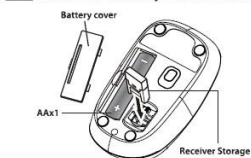

ВКЛЮЧЕНИЕ УСТРОЙСТВА

Figure

1. 1 Remove the battery cover from the mouse. Install one AA battery into the mouse.