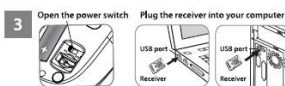

#### ВКЛЮЧЕНИЕ УСТРОЙСТВА

Figure

- 1 Remove the battery cover from the mouse. Install one AA battery into the mouse.

- 2 Remove the battery cover from the keyboard. Install one AAA batteries into the keyboard.

- 3 Open the power switch Plug the receiver into your computer

- Connect both devices, wait 5-10 seconds and you are ready to begin
1. Left Button: Provides traditional mouse functions like click, double click and drag.
  2. Magic-Roller: Scroll the button to surf the Internet and Windows documents.
  3. Right Button: Provides traditional mouse right click function