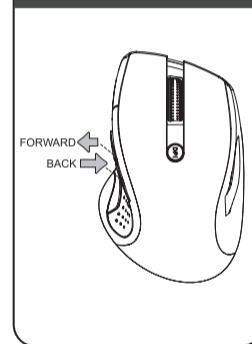

All other products names and trademarks are property of their respective owners

www.canyon.eu

Wireless optical mouse

CNS-CMSW01

Quick Guide v 1.0

Package

No1

Opening the Back Cover

No2

Installing the Batteries

No3

Inserting the Nano Receiver

No4

DPI Key

No5

Back & Forward Keys

Features:

- Connectivity: Wireless
- Number of buttons: 6
- Min&Max resolution: 1000/1200/1600 DPI
- Pointing Device Technology: Optical
- Power Saving Technology
- Battery Type: AAA
- Battery required quantity: 2
- Battery average run time: 6 months
- Included Accessories: USB receiver / batteries 2 pcs
- Optical sensor Blue LED