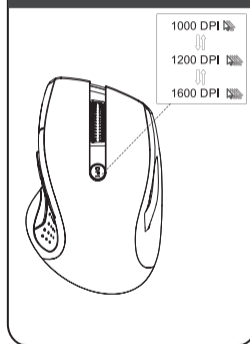

All other products names and trademarks are property of their respective owners

www.canyon.eu

Wireless optical mouse

CNS-CMSW01

Quick Guide v 1.0

Package

No1

Opening the Back Cover

No2

Installing the Batteries

No3

Inserting the Nano Receiver

No4

DPI Key

No5

Back & Forward Keys

Features:

- Connectivity: Wireless
- Number of buttons: 6
- Min&Max resolution: 1000/1200/1600 DPI
- Pointing Device Technology: Optical
- Power Saving Technology
- Battery Type: AAA
- Battery required quantity: 2
- Battery average run time: 6 months
- Included Accessories: USB receiver / batteries 2 pcs
- Optical sensor Blue LED