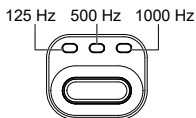

# FK-B Series

Top view

Bottom view

Report rate switch button (7)

DPI switch button (6)

# ZA-B Series

Report rate switch button (7)

DPI switch button (6)

- 400 dpi
- 800 dpi
- 1600 dpi
- 3200 dpi