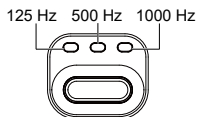

# FK-B Series

Top view

Bottom view

Report rate switch button (7)

DPI switch button (6)

# ZA-B Series

Report rate switch button (7)

DPI switch button (6)

- 400 dpi
- 800 dpi
- 1600 dpi
- 3200 dpi