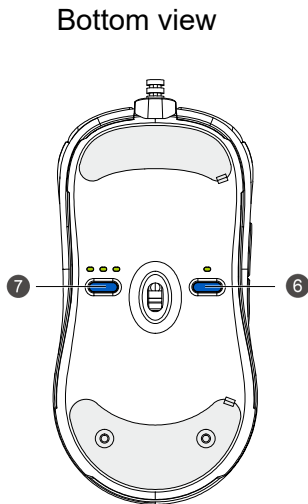

# FK-B Series

Top view

Bottom view

Report rate switch button (7)

DPI switch button (6)

# ZA-B Series

Report rate switch button (7)

DPI switch button (6)

- 400 dpi
- 800 dpi
- 1600 dpi
- 3200 dpi