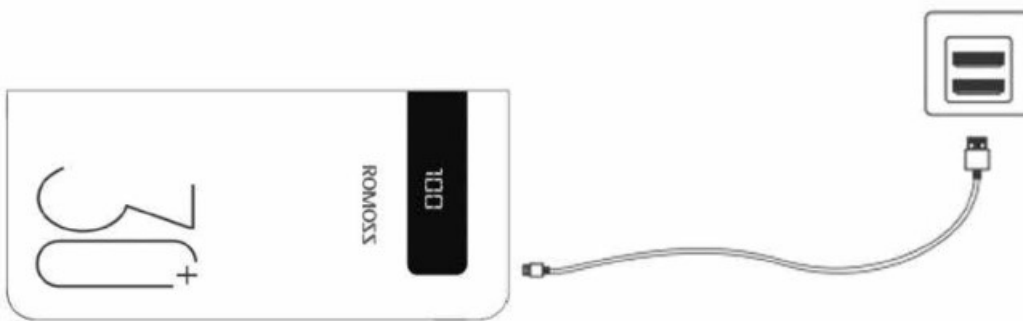

The USB & Type-C ports can be used to charge digital devices.

The Lightning, Micro USB, Type C ports can be used to charge power bank.

*This product does not include a charging cable.

Technical Parameters