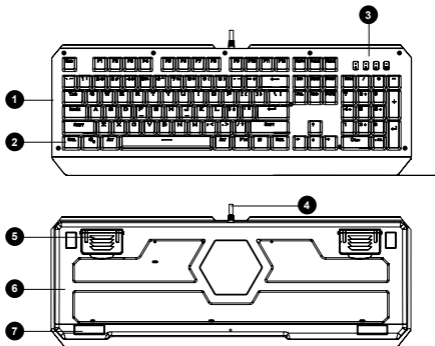

1 Burkolat	5 Lábak
2 Keycap	6 Alsó burkolat
3 Jelzőfény	7 Foot pad
4 Vezeték	

Műszaki adatok

VESZÉLYES GAMING BILLENTYŰZET

Kék 104 mechanikus kapcsoló

Gombok élettciklusa 60 millió leütés

2 féle Anti Ghosting funkció

`WIN` billentyű zár

20 típusú háttérvilágítás

Billentyűk utja 4.0 mm

Trigger működtetés 2.4mm

Működési erő 60 g

Fonott kábel ferritmágneses gyűrűvel

Rendszerkövetelmények: WIN 7/8/10