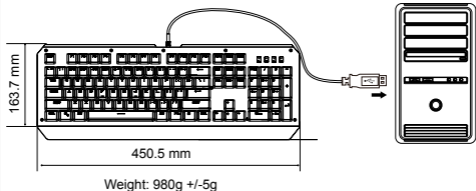

Connection / Physical characteristics

Overview Device

Technical specifications

HAZARD GAMING KEYBOARD

Blue 104 mechanical switches

Buttons lifecycle 60 million pressings

2 types of Anti Ghosting functions

`WIN` button lock