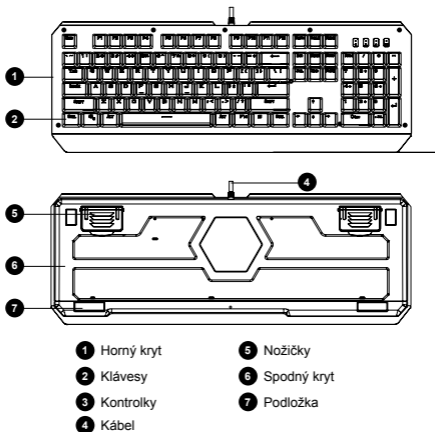

Popis zariadenia

Technické parametre

HRÁČSKA KLÁVESNICA HAZARD

104 mechanických spínačov Blue

Životnosť spínačov: 60 miliónov stlačení

2 režimy funkcie „anti ghosting“

Zablokovanie klávesu „WIN“

20 druhov podsvietenia

Dráha klávesu: 4,0 mm

Aktívna dráha spínača: 2,4 mm

Sila stlačenia: 60 g

Opletaný kábel s feritovým magnetickým prstencom

Systémové požiadavky: Windows 7/8/10