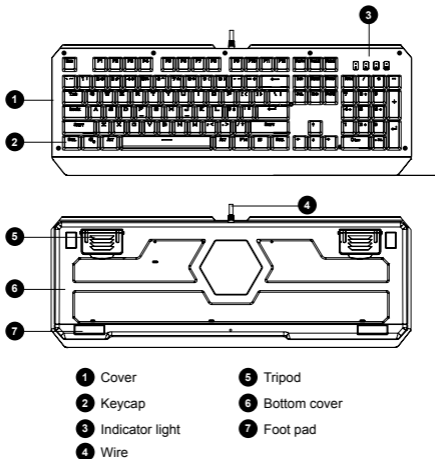

Connection / Physical characteristics

Overview Device

Technical specifications

HAZARD GAMING KEYBOARD

Blue 104 mechanical switches

Buttons lifecycle 60 million pressings

2 types of Anti Ghosting functions

`WIN` button lock