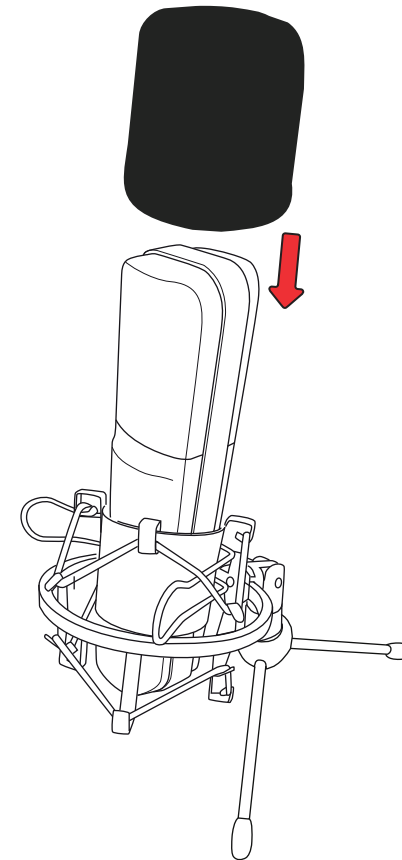

Trust

LANCE | PC LAPTOP
STREAMING

1. Table stand & Shock Mount

a

b

2. Pop Filter

www.trust.com/22614/faq

3. Connect to PC

4. Installation - Windows 10/8/7

Windows 8 start here

Windows 10,8,7

5. Microphone Level

6. Microphone Direction