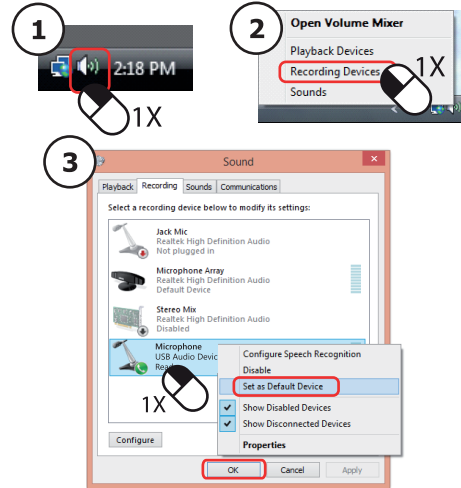

Windows 10,8,7